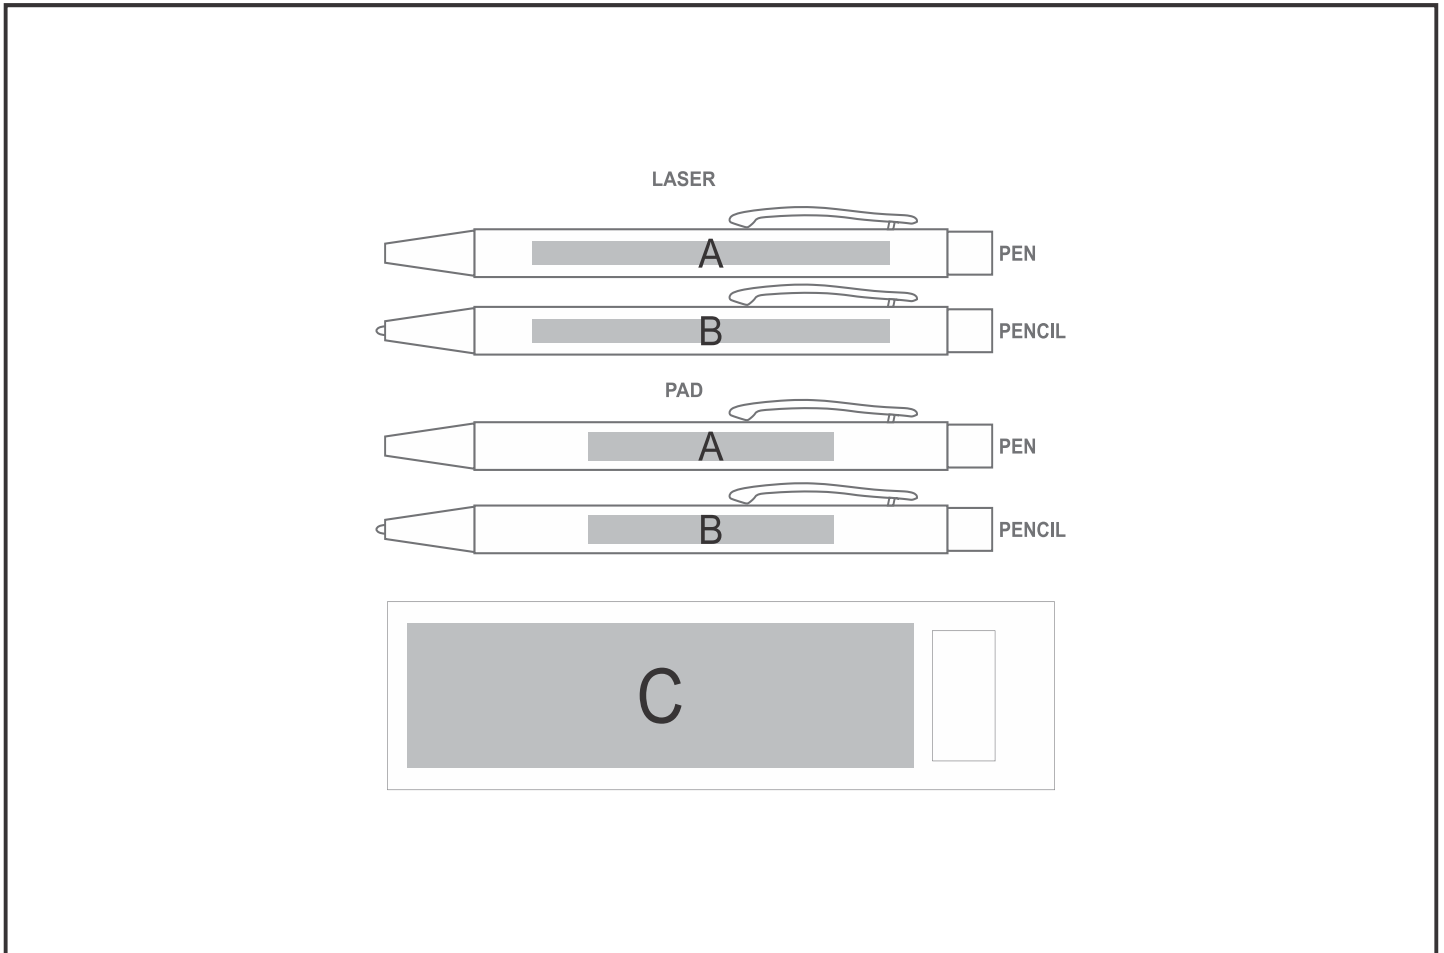

GF-OK-1222-B

Okiyo Jona Bamboo Ball Pen & Pencil Set

Need to know:

- Includes 1-Colour, 1-Position Pad Print Pen & Pencil (setup fees apply)
- Texture of Item will affect the quality of Print on penset and Pouch
- Due to tonal variations in the wood the laser engraving will vary from one item to the next and will likely vary in the same item.
- **Laser colour** - Tonal
- Can not guarantee 100% straightness due to stitching on pouch.

Branding Options:

Position	Branding Method (Branding Code)	No. of Colours	Dimension
A	Laser Engraving (LC)	N/A	80mm wide x 5mm high
A	Pad Printing (PA)	4 Colours	55mm wide x 6mm high
A	Pad Wrap (PW)	1 Colour	48mm wide x 14mm high

B	Laser Engraving (LC)	N/A	80mm wide x 5mm high
B	Pad Printing (PA)	4 Colours	55mm wide x 6mm high

B	Pad Wrap (PW)	1 Colour	48mm wide x 14mm high
---	---------------	----------	-----------------------

C	Screen Print (SA)	1 Colour	120mm wide x 30mm high
---	-------------------	----------	------------------------